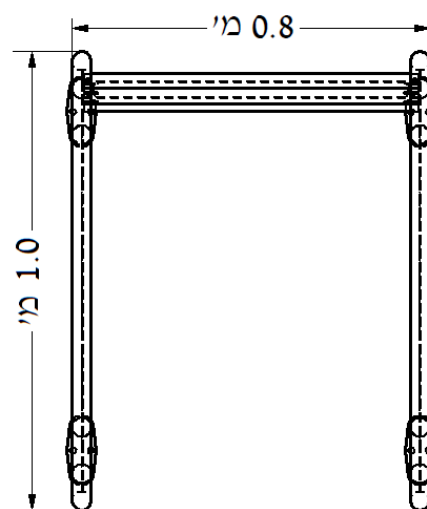

**Hiding facility for waste containers:**

**Omega – Leaves 360S**

- Decorated hiding facility for waste containers
- Casing pattern: "Leaves"
- Adjusted to place a 360 liters volume trash container.
- Can be adapted to different sizes of trash containers upon request .
- The facility can be anchored to the pavement
- All parts are attached by bolts.
- The facilities made of galvanized steel, with a baked-on pure polyester coating paint.
- Painting according to customer requirements based on RAL Key

**Sizes:**

- Length: 0.8 m
- Width: 1.0 m
- Height: 1.1 m

<b>Hiding facility for waste containers</b>	<b>Omega – Leaves 360S</b>
<p>All rights concerning details found in this file are the property of Caesarea landscape design Ltd.</p>	
