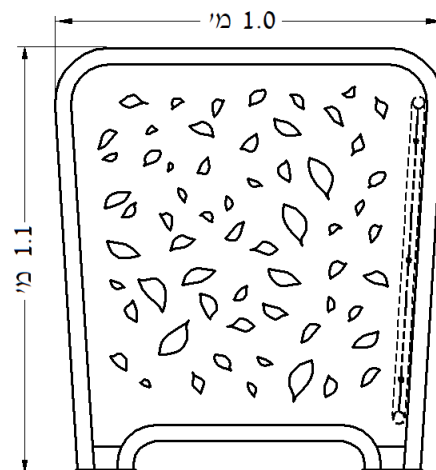

**Hiding facility for waste containers:**

**Omega – Leaves 360S**

- Decorated hiding facility for waste containers
- Casing pattern: "Leaves"
- Adjusted to place a 360 liters volume trash container.
- Can be adapted to different sizes of trash containers upon request .
- The facility can be anchored to the pavement
- All parts are attached by bolts.
- The facilities made of galvanized steel, with a baked-on pure polyester coating paint.
- Painting according to customer requirements based on RAL Key

**Sizes:**

- Length: 0.8 m
- Width: 1.0 m
- Height: 1.1 m

<b>Hiding facility for waste containers</b>	<b>Omega – Leaves 360S</b>
<p>All rights concerning details found in this file are the property of Caesarea landscape design Ltd.</p>	
